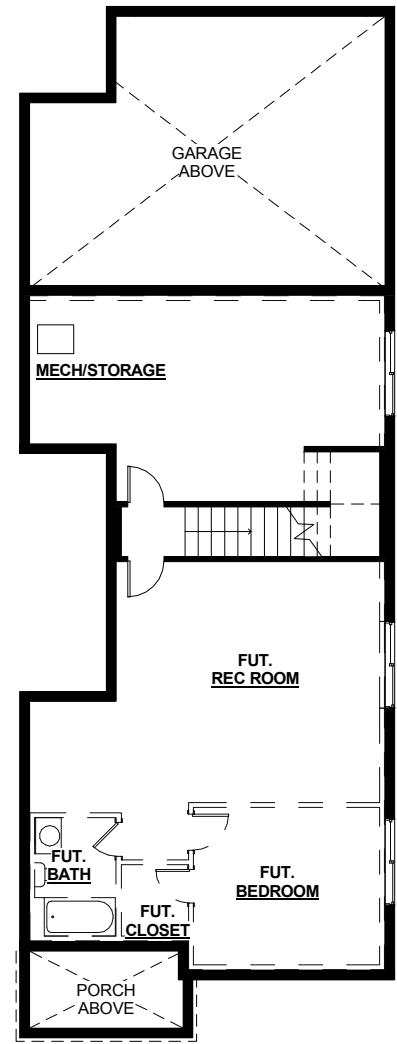

The Rock Ridge Model 1400 Elev. B

Finished Sq. Ft. 2,311 Total Sq. Ft. 3,437

MAIN LEVEL FLOOR PLAN
1126 SF

SECOND LEVEL FLOOR PLAN
1185 SF

BASEMENT LEVEL FLOOR PLAN
1126 SF