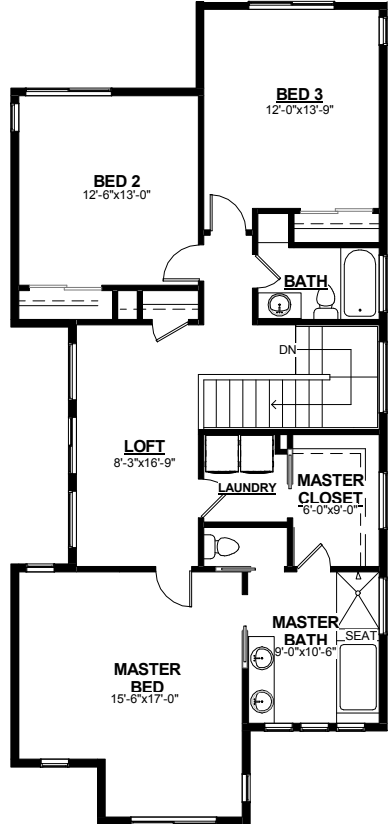

The Rock Ridge Model 1400 Elev. B

Finished Sq. Ft. 2,311 Total Sq. Ft. 3,437

MAIN LEVEL FLOOR PLAN
1126 SF

SECOND LEVEL FLOOR PLAN
1185 SF

BASEMENT LEVEL FLOOR PLAN
1126 SF