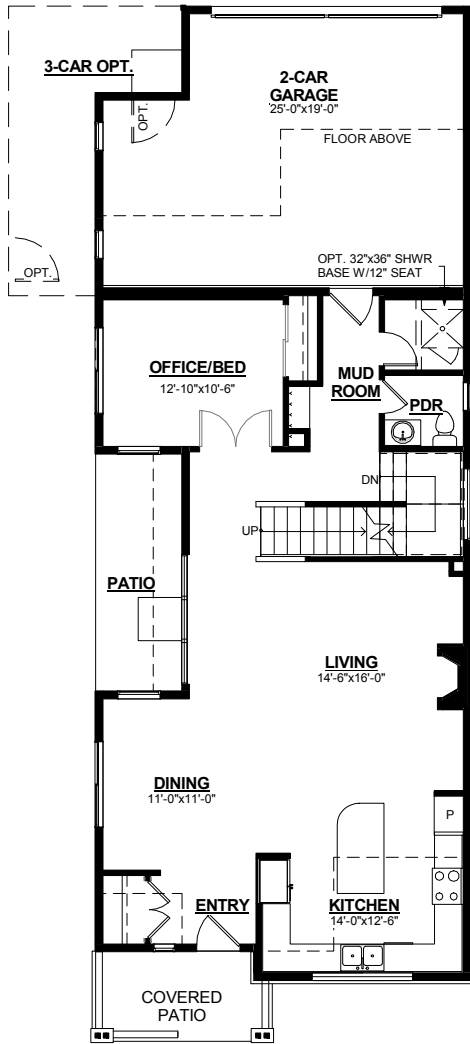

The Rock Ridge Model 1400 Elev. B

Finished Sq. Ft. 2,311 Total Sq. Ft. 3,437

MAIN LEVEL FLOOR PLAN
1126 SF

SECOND LEVEL FLOOR PLAN
1185 SF

BASEMENT LEVEL FLOOR PLAN
1126 SF