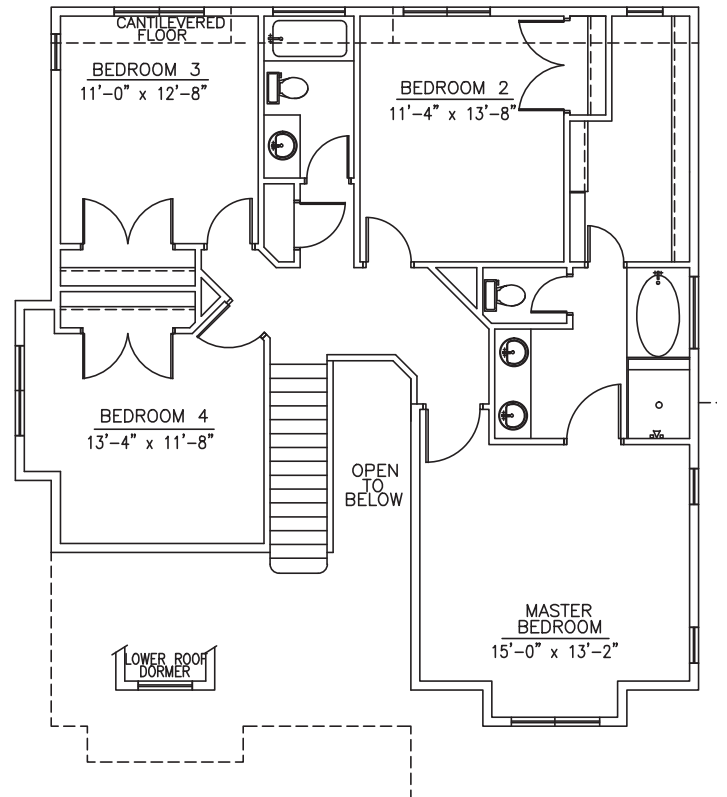

900 The Flatiron 1

Finished Sq. Ft. = 2385
Total Sq. Ft. = 3390

Basement Level - Floor Plan - 1005 Sq. Ft.

Upper Level - Floor Plan - 1205 Sq. Ft.

Main Level - Floor Plan - 1180 Sq. Ft.

In a continuing effort to improve our homes, Von's 7, LLC reserves the right to make changes and/or modifications to plans, elevations, specifications, features, colors, and prices without prior notice. Optional upgrades may be shown for illustration purposes.