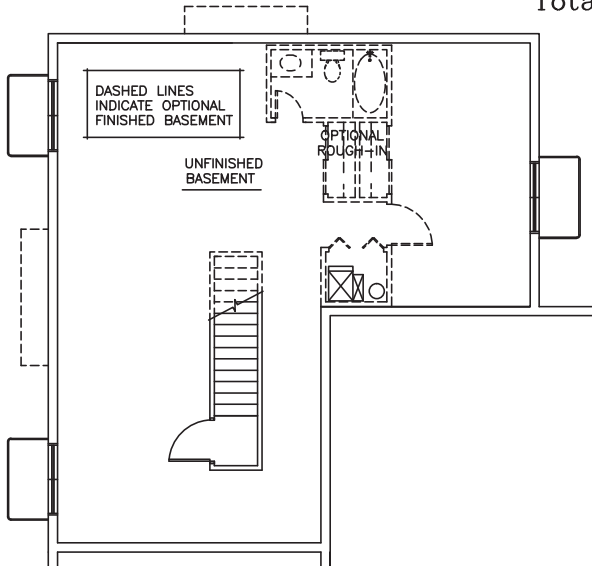

900 The Flatiron 1

Finished Sq. Ft. = 2385
Total Sq. Ft. = 3390

Basement Level - Floor Plan - 1005 Sq. Ft.

Upper Level - Floor Plan - 1205 Sq. Ft.

Main Level - Floor Plan - 1180 Sq. Ft.

In a continuing effort to improve our homes, Von's 7, LLC reserves the right to make changes and/or modifications to plans, elevations, specifications, features, colors, and prices without prior notice. Optional upgrades may be shown for illustration purposes.