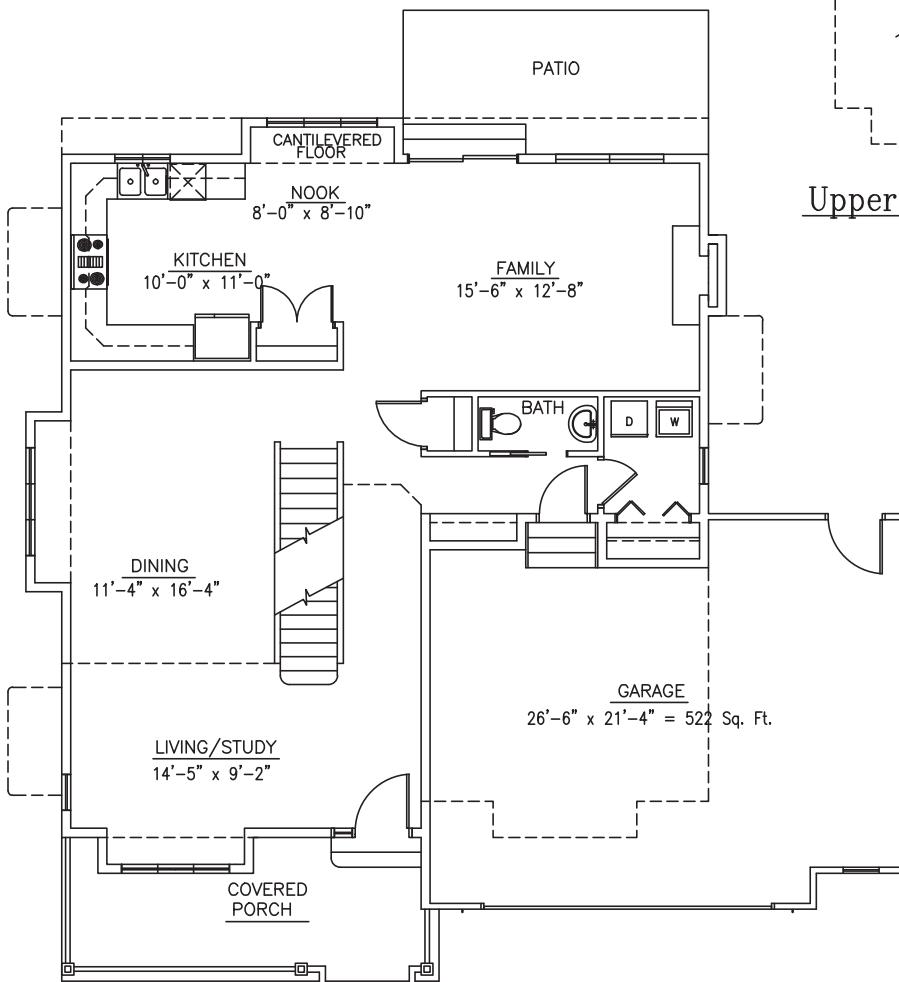

900 The Flatiron 1

Finished Sq. Ft. = 2385
Total Sq. Ft. = 3390

Basement Level - Floor Plan - 1005 Sq. Ft.

Upper Level - Floor Plan - 1205 Sq. Ft.

Main Level - Floor Plan - 1180 Sq. Ft.

In a continuing effort to improve our homes, Von's 7, LLC reserves the right to make changes and/or modifications to plans, elevations, specifications, features, colors, and prices without prior notice. Optional upgrades may be shown for illustration purposes.