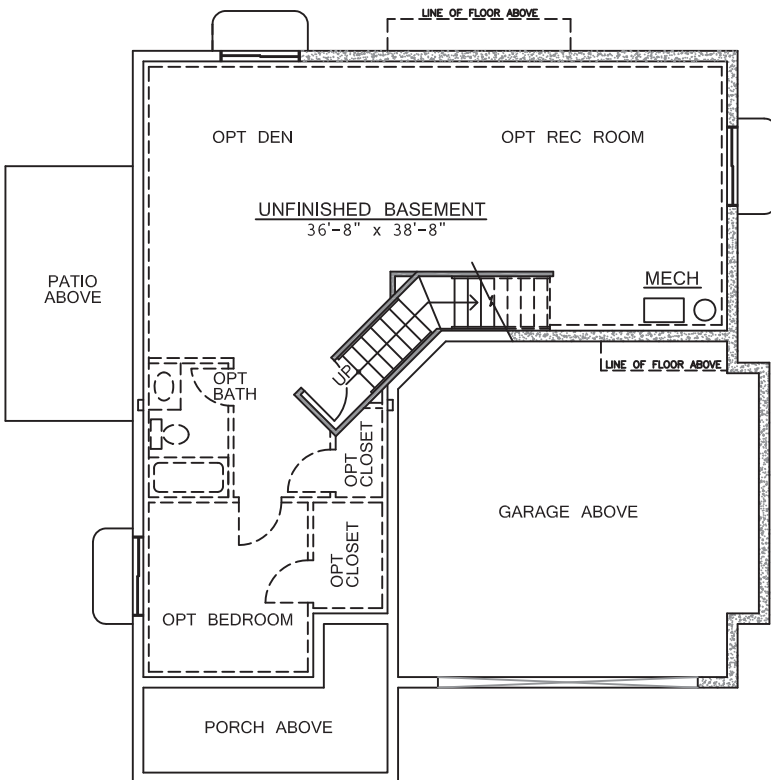

800 The Eldorado

Finished Sq. Ft. - 1,935

Total Sq. Ft. - 2,977

MAIN LEVEL FLOOR PLAN
1,074 Sq Ft

UPPER LEVEL FLOOR PLAN
861 Sq Ft

BASEMENT LEVEL FLOOR PLAN
1,042 Sq Ft

MODEL 800

In a continuing effort to improve our homes, Von's 31, LLC reserves the right to make changes and/or modifications to plans, elevations, specifications, features, colors and prices without prior notice. Optional upgrades may be shown for illustration purposes.