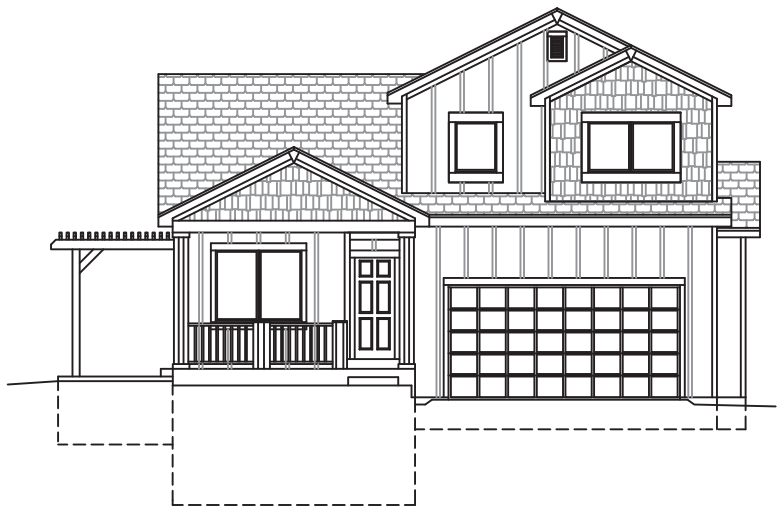

800 The Eldorado

Finished Sq. Ft. - 1,935

Total Sq. Ft. - 2,977

MAIN LEVEL FLOOR PLAN
1,074 Sq Ft

UPPER LEVEL FLOOR PLAN
861 Sq Ft

BASEMENT LEVEL FLOOR PLAN
1,042 Sq Ft

MODEL 800

In a continuing effort to improve our homes, Von's 31, LLC reserves the right to make changes and/or modifications to plans, elevations, specifications, features, colors and prices without prior notice. Optional upgrades may be shown for illustration purposes.