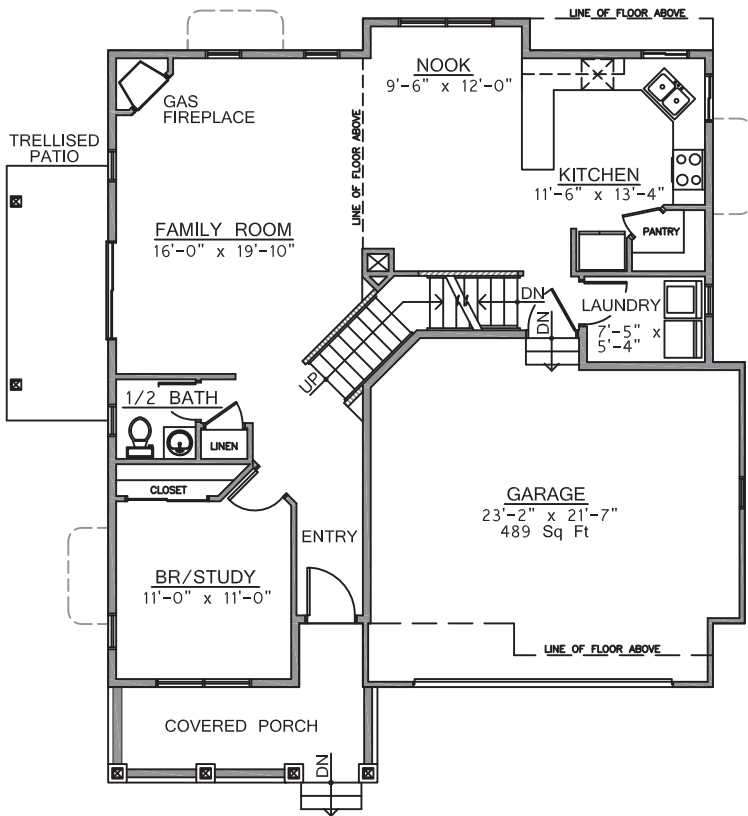

800 The Eldorado

Finished Sq. Ft. - 1,935

Total Sq. Ft. - 2,977

MAIN LEVEL FLOOR PLAN
1,074 Sq Ft

UPPER LEVEL FLOOR PLAN
861 Sq Ft

BASEMENT LEVEL FLOOR PLAN
1,042 Sq Ft

MODEL 800

In a continuing effort to improve our homes, Von's 31, LLC reserves the right to make changes and/or modifications to plans, elevations, specifications, features, colors and prices without prior notice. Optional upgrades may be shown for illustration purposes.