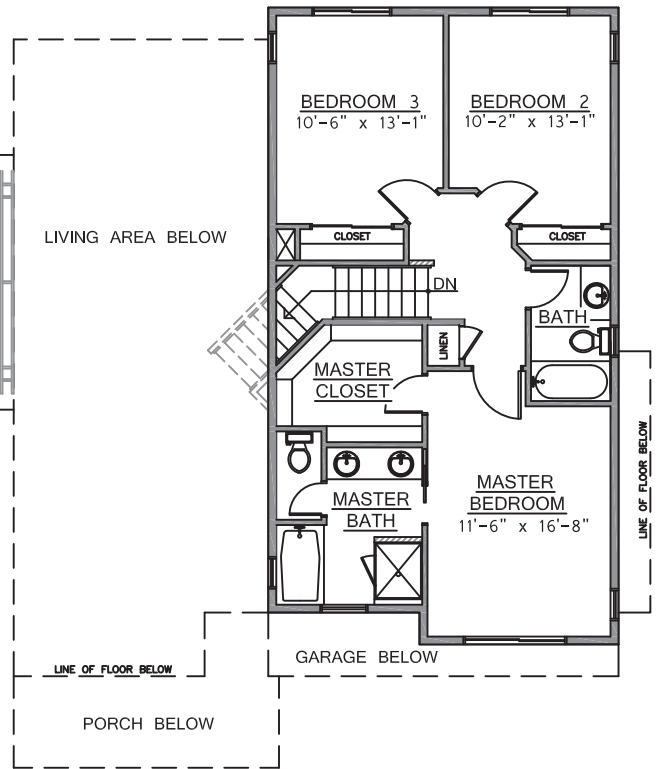

800 The Eldorado

Finished Sq. Ft. - 1,935

Total Sq. Ft. - 2,977

MAIN LEVEL FLOOR PLAN
1,074 Sq Ft

UPPER LEVEL FLOOR PLAN
861 Sq Ft

BASEMENT LEVEL FLOOR PLAN
1,042 Sq Ft

MODEL 800

In a continuing effort to improve our homes, Von's 31, LLC reserves the right to make changes and/or modifications to plans, elevations, specifications, features, colors and prices without prior notice. Optional upgrades may be shown for illustration purposes.