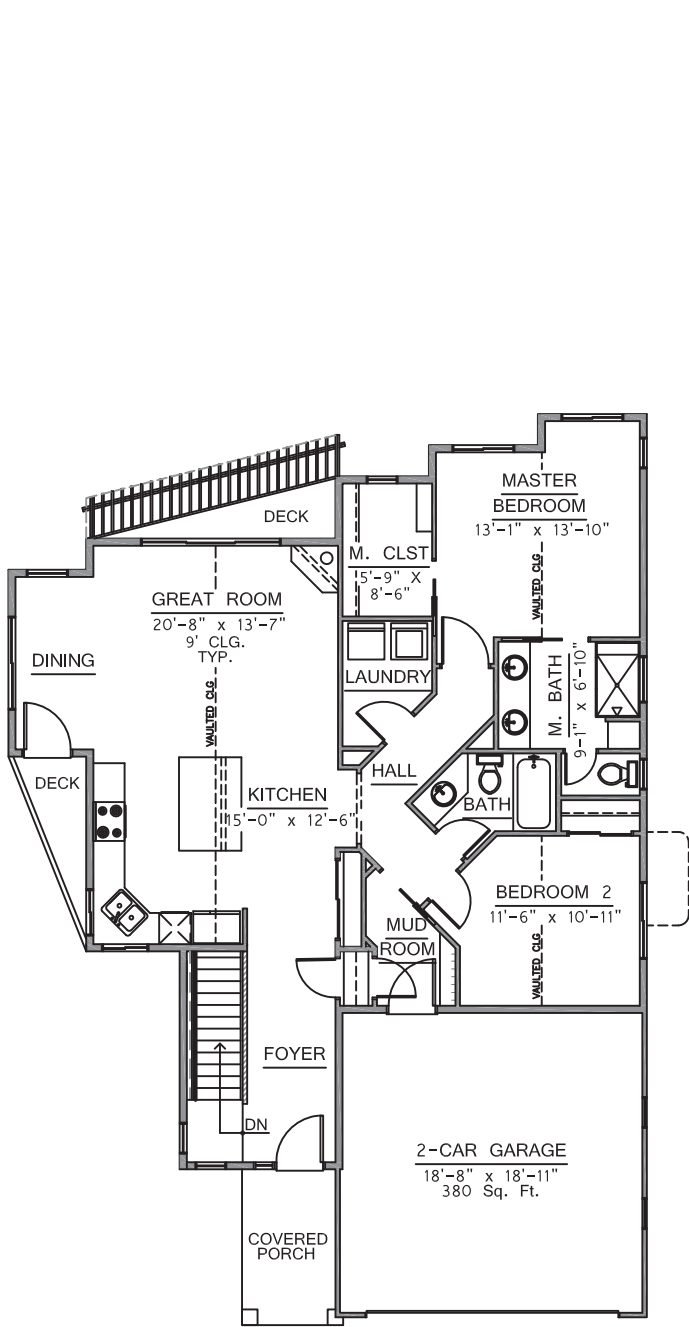

Arapahoe Model 300

Finished Sq. Ft 1993 Total Sq. Ft. 3438

MAIN LEVEL FLOOR PLAN
1,361 Sq Ft

BASEMENT LEVEL FLOOR PLAN
1,324 Sq Ft
1,054 Finished Sq Ft

MODEL 300

In a continuing effort to improve our homes, Von's 7, LLC and Von's Colorado Concepts reserves the right to make changes and/or modifications to plans, elevations, specifications, features, colors and prices without prior notice. Optional upgrades may be shown for illustration purposes.