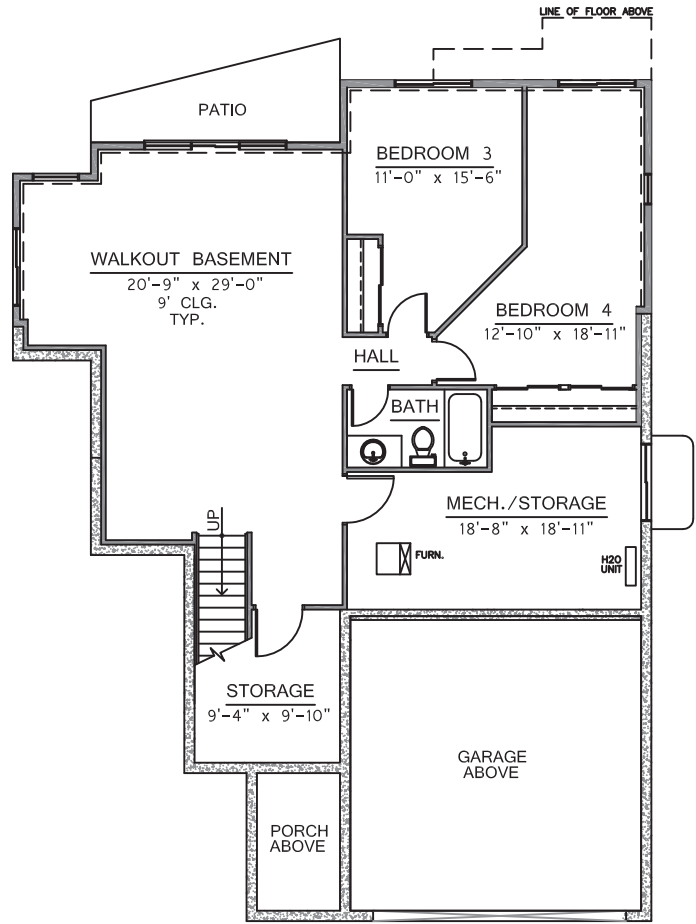

Arapahoe Model 300

Finished Sq. Ft 1993 Total Sq. Ft. 3438

MAIN LEVEL FLOOR PLAN
1,361 Sq Ft

BASEMENT LEVEL FLOOR PLAN
1,324 Sq Ft
1,054 Finished Sq Ft

MODEL 300

In a continuing effort to improve our homes, Von's 7, LLC and Von's Colorado Concepts reserves the right to make changes and/or modifications to plans, elevations, specifications, features, colors and prices without prior notice. Optional upgrades may be shown for illustration purposes.